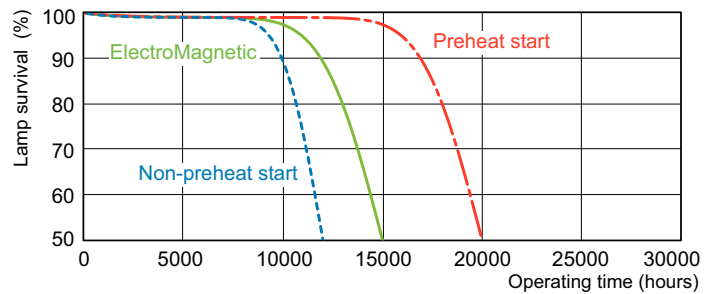

Life Expectancy Diagram - MASTER TL-D 90 Graphica 36W/952 SLV/10