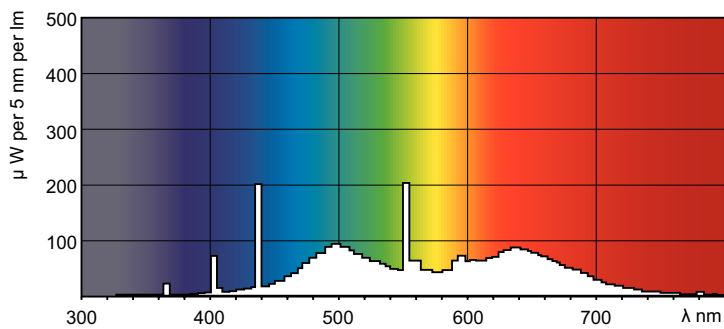

MASTER TL-D 90 Graphica

MASTER TL-D 90 Graphica 36W/952 SLV/10

This TL-D lamp has excellent color rendering which makes it very suitable for the graphical and printing industry to check the quality of printed material.

Product data

General Information		Lamp Current (Nom)	
Cap-Base	G13 [Medium Bi-Pin Fluorescent]	0.440 A	
Flux measurement reference	Sphere	Controls and Dimming	
Life to 50% Failures (Nom)	8,000 hour(s)	Dimmable	Yes
Light Technical		Mechanical and Housing	
Color Code	952	Bulb Shape	T8
Luminous Flux	2,300 lm	Approval and Application	
Color Designation	Daylight	Energy Efficiency Class	G
Chromaticity Coordinate X (Nom)	0.34	Mercury (Hg) Content (Nom)	1.7 mg
Chromaticity Coordinate Y (Nom)	0.351	Energy Consumption kWh/1000 h	37 kWh
Correlated Color Temperature (Nom)	5200 K	EPREL Registration Number	423527
Luminous Efficacy (rated) (Nom)	62.5 lm/W	Product Data	
Color rendering index (CRI)	95	Order product name	MASTER TL-D 90 Graphica 36W/952 SLV/10
Operating and Electrical		Full product name	MASTER TL-D 90 Graphica 36W/952 SLV/10
Power Consumption	36.8 W	Full product code	871150088864825

Dimensional drawing

Product	D (max)	A (max)	B (max)	B (min)	C (max)
MASTER TL-D 90 Graphica 36W/952 SLV/10	28 mm	1,199.4 mm	1,206.5 mm	1,204.1 mm	1,213.6 mm

Photometric data

Spectral Power Distribution Colour - MASTER TL-D 90 Graphica 36W/952 SLV/10