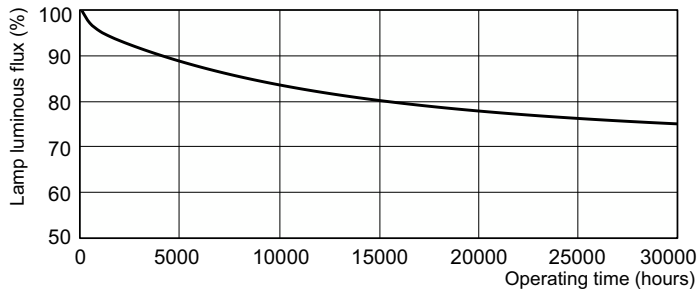

Product data

General Information		Lamp Current (Nom)	
Cap-Base	G13 [Medium Bi-Pin Fluorescent]	0.440 A	
Flux measurement reference	Sphere	Controls and Dimming	
Life to 50% Failures (Nom)	8,000 hour(s)	Dimmable	Yes
Light Technical		Mechanical and Housing	
Color Code	952	Bulb Shape	T8
Luminous Flux	2,300 lm	Approval and Application	
Color Designation	Daylight	Energy Efficiency Class	G
Chromaticity Coordinate X (Nom)	0.34	Mercury (Hg) Content (Nom)	1.7 mg
Chromaticity Coordinate Y (Nom)	0.351	Energy Consumption kWh/1000 h	37 kWh
Correlated Color Temperature (Nom)	5200 K	EPREL Registration Number	423527
Luminous Efficacy (rated) (Nom)	62.5 lm/W	Product Data	
Color rendering index (CRI)	95	Order product name	MASTER TL-D 90 Graphica 36W/952 SLV/10
Operating and Electrical		Full product name	MASTER TL-D 90 Graphica 36W/952 SLV/10
Power Consumption	36.8 W	Full product code	871150088864825

Dimensional drawing

Product	D (max)	A (max)	B (max)	B (min)	C (max)
MASTER TL-D 90 Graphica 36W/952 SLV/10	28 mm	1,199.4 mm	1,206.5 mm	1,204.1 mm	1,213.6 mm

Photometric data

Spectral Power Distribution Colour - MASTER TL-D 90 Graphica 36W/952 SLV/10

Lifetime

Life Expectancy Diagram - MASTER TL-D 90 Graphica 36W/952 SLV/10

Life Expectancy Diagram - MASTER TL-D 90 Graphica 36W/952 SLV/10

MASTER TL-D 90 Graphica

Lifetime

Lumen Maintenance Diagram - MASTER TL-D 90 Graphica 36W/952 SLV/10