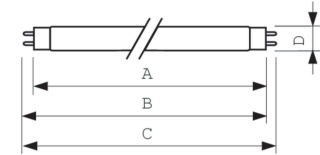

Product data

General Information		Lamp Current (Nom)	
Cap-Base	G13 [Medium Bi-Pin Fluorescent]	0.440 A	
Flux measurement reference	Sphere	Controls and Dimming	
Life to 50% Failures (Nom)	8,000 hour(s)	Dimmable	Yes
Light Technical		Mechanical and Housing	
Color Code	952	Bulb Shape	T8
Luminous Flux	2,300 lm	Approval and Application	
Color Designation	Daylight	Energy Efficiency Class	G
Chromaticity Coordinate X (Nom)	0.34	Mercury (Hg) Content (Nom)	1.7 mg
Chromaticity Coordinate Y (Nom)	0.351	Energy Consumption kWh/1000 h	37 kWh
Correlated Color Temperature (Nom)	5200 K	EPREL Registration Number	423527
Luminous Efficacy (rated) (Nom)	62.5 lm/W	Product Data	
Color rendering index (CRI)	95	Order product name	MASTER TL-D 90 Graphica 36W/952 SLV/10
Operating and Electrical		Full product name	MASTER TL-D 90 Graphica 36W/952 SLV/10
Power Consumption	36.8 W	Full product code	871150088864825

MASTER TL-D 90 Graphica

Order code	928044795081
Material Nr. (12NC)	928044795081
Numerator - Quantity Per Pack	1
EAN/UPC - Product/Case	8711500888648

Numerator - Packs per outer box	10
EAN/UPC - Case	8711500888655

Dimensional drawing

Product	D (max)	A (max)	B (max)	B (min)	C (max)
MASTER TL-D 90 Graphica 36W/952 SLV/10	28 mm	1,199.4 mm	1,206.5 mm	1,204.1 mm	1,213.6 mm

Photometric data

Spectral Power Distribution Colour - MASTER TL-D 90 Graphica 36W/952 SLV/10