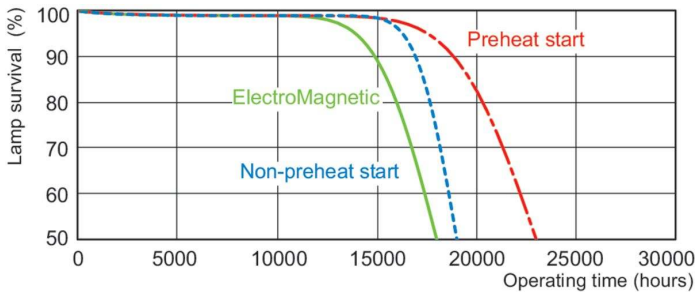

MASTER TL-D 90 Graphica

Order code	928044796581
Material Nr. (12NC)	928044796581
Numerator - Quantity Per Pack	1
EAN/UPC - Product/Case	8711500888365

Numerator - Packs per outer box	10
EAN/UPC - Case	8711500888662

Dimensional drawing

Product	D (max)	A (max)	B (max)	B (min)	C (max)
MASTER TL-D 90 Graphica 36W/965 SLV/10	28 mm	1,199.4 mm	1,206.5 mm	1,204.1 mm	1,213.6 mm

Photometric data

Spectral Power Distribution Colour - MASTER TL-D 90 Graphica 36W/965 SLV/10

Lifetime

Life Expectancy Diagram - MASTER TL-D 90 Graphica 36W/965 SLV/10

Life Expectancy Diagram - MASTER TL-D 90 Graphica 36W/965 SLV/10