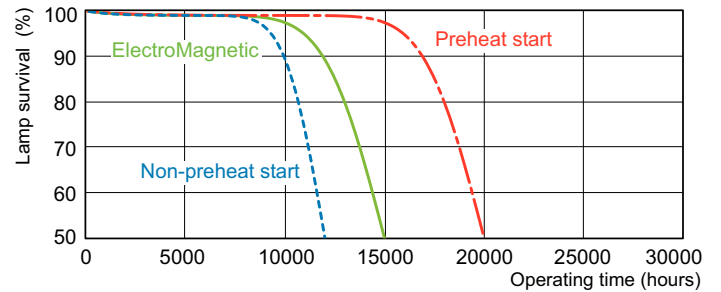

MASTER TL-D 90 Graphica

Order code	928044796581
Material Nr. (12NC)	928044796581
Numerator - Quantity Per Pack	1
EAN/UPC - Product/Case	8711500888365

Numerator - Packs per outer box	10
EAN/UPC - Case	8711500888662

Dimensional drawing

Product	D (max)	A (max)	B (max)	B (min)	C (max)
MASTER TL-D 90 Graphica 36W/965 SLV/10	28 mm	1,199.4 mm	1,206.5 mm	1,204.1 mm	1,213.6 mm

Photometric data

Spectral Power Distribution Colour - MASTER TL-D 90 Graphica 36W/965 SLV/10

Lifetime

Life Expectancy Diagram - MASTER TL-D 90 Graphica 36W/965 SLV/10

Life Expectancy Diagram - MASTER TL-D 90 Graphica 36W/965 SLV/10