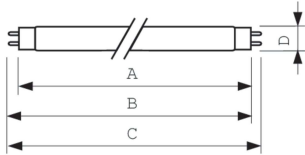

Product data

General Information		Lamp Current (Nom)	
Cap-Base	G13 [Medium Bi-Pin Fluorescent]	0.440 A	
Flux measurement reference	Sphere	Controls and Dimming	
Life to 50% Failures (Nom)	8,000 hour(s)	Dimmable	Yes
Light Technical		Mechanical and Housing	
Color Code	965 [CCT of 6500K]	Bulb Shape	T8
Luminous Flux	2,100 lm	Approval and Application	
Color Designation	Cool Daylight	Energy Efficiency Class	G
Chromaticity Coordinate X (Nom)	0.313	Mercury (Hg) Content (Nom)	1.7 mg
Chromaticity Coordinate Y (Nom)	0.337	Energy Consumption kWh/1000 h	37 kWh
Correlated Color Temperature (Nom)	6500 K	EPREL Registration Number	423528
Luminous Efficacy (rated) (Nom)	57.1 lm/W	Product Data	
Color rendering index (CRI)	97	Order product name	MASTER TL-D 90 Graphica 36W/965 SLV/10
Operating and Electrical		Full product name	MASTER TL-D 90 Graphica 36W/965 SLV/10
Power Consumption	36.8 W	Full product code	871150088836525

MASTER TL-D 90 Graphica

Order code	928044796581
Material Nr. (12NC)	928044796581
Numerator - Quantity Per Pack	1
EAN/UPC - Product/Case	8711500888365

Numerator - Packs per outer box	10
EAN/UPC - Case	8711500888662

Dimensional drawing

Product	D (max)	A (max)	B (max)	B (min)	C (max)
MASTER TL-D 90 Graphica 36W/965 SLV/10	28 mm	1,199.4 mm	1,206.5 mm	1,204.1 mm	1,213.6 mm

Photometric data

Spectral Power Distribution Colour - MASTER TL-D 90 Graphica 36W/965 SLV/10