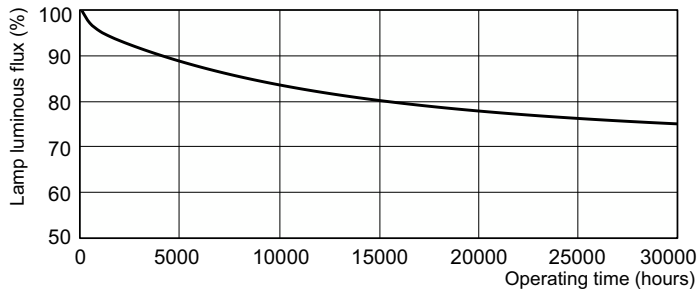

Product data

General Information		Lamp Current (Nom)	
Cap-Base	G13 [Medium Bi-Pin Fluorescent]	0.440 A	
Flux measurement reference	Sphere	Controls and Dimming	
Life to 50% Failures (Nom)	8,000 hour(s)	Dimmable	Yes
Light Technical		Mechanical and Housing	
Color Code	965 [CCT of 6500K]	Bulb Shape	T8
Luminous Flux	2,100 lm	Approval and Application	
Color Designation	Cool Daylight	Energy Efficiency Class	G
Chromaticity Coordinate X (Nom)	0.313	Mercury (Hg) Content (Nom)	1.7 mg
Chromaticity Coordinate Y (Nom)	0.337	Energy Consumption kWh/1000 h	37 kWh
Correlated Color Temperature (Nom)	6500 K	EPREL Registration Number	423528
Luminous Efficacy (rated) (Nom)	57.1 lm/W	Product Data	
Color rendering index (CRI)	97	Order product name	MASTER TL-D 90 Graphica 36W/965 SLV/10
Operating and Electrical		Full product name	MASTER TL-D 90 Graphica 36W/965 SLV/10
Power Consumption	36.8 W	Full product code	871150088836525

Dimensional drawing

Product	D (max)	A (max)	B (max)	B (min)	C (max)
MASTER TL-D 90 Graphica 36W/965 SLV/10	28 mm	1,199.4 mm	1,206.5 mm	1,204.1 mm	1,213.6 mm

Photometric data

Spectral Power Distribution Colour - MASTER TL-D 90 Graphica 36W/965 SLV/10

Lifetime

Life Expectancy Diagram - MASTER TL-D 90 Graphica 36W/965 SLV/10

Life Expectancy Diagram - MASTER TL-D 90 Graphica 36W/965 SLV/10

MASTER TL-D 90 Graphica

Lifetime

Lumen Maintenance Diagram - MASTER TL-D 90 Graphica 36W/965 SLV/10